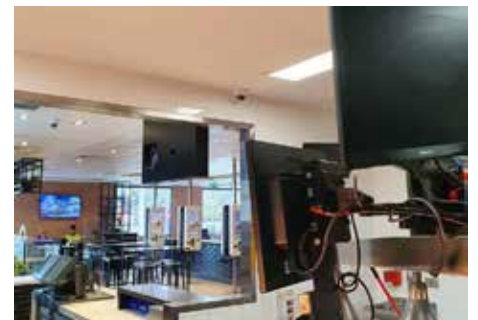

Download and print this Case Study at: middys.com.au/case-studies or middystechenergy.com.au/case-studies